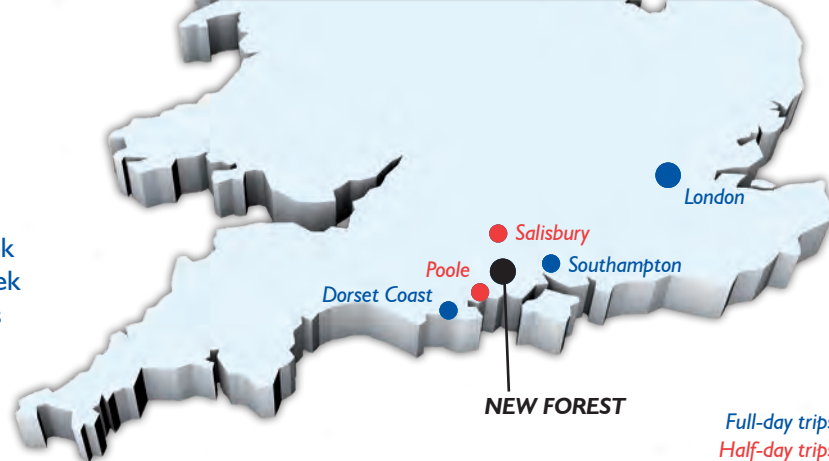

New Forest Junior Centre

15 July – 5 August 2018

Ringwood Waldorf School

- ✓ Homestay accommodation
- ✓ Ages 11-17*
- ✓ Small, intimate centre
- ✓ Based at a Steiner Waldorf school
- ✓ Located in a National Park
- ✓ Centre running since 2011

Accredited by the
 **BRITISH COUNCIL**
 for the teaching
 of English in the UK

Discover England. Meet the New Forest ponies!

A small, intimate centre with a capacity of 85, our New Forest centre offers attractive facilities in an idyllic location perfectly suited to the younger teenager. It is based at a Steiner Waldorf school and offers purpose-built classrooms, workshops for arts and crafts activities and access to nearby meadows and a pretty wood. It is located on the edge of Ringwood, a historic market town in the New Forest National Park. You can follow our Classic Programme, which offers an exciting mix of English lessons and activities, or you can take part in our Theatre Camp or Art Camp, where you will have the chance to meet UK students. See the next page for details.

**The age range is 11-17. However, we may accept a younger or older student from the same school year as someone else in the group.*

Left to right: Ringwood Waldorf School, New Forest trip, New Forest ponies.

Trips

- 1 full-day trip per week
- 1 half-day trip per week
- See timetable for details

Trip destinations (left to right): London, Dorset Coast, Southampton, New Forest, Salisbury, Poole.

Daytime & Evening Activities